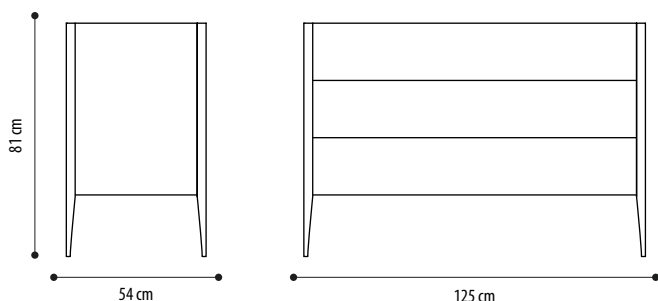

CHEST OF DRAWERS

TOP SURFACE IN CALACATTA GOLD MARBLE	4.807,00
TOP SURFACE IN AMANI MARBLE	4.807,00
TOP SURFACE IN EMPERADOR MARBLE	4.807,00
TOP SURFACE IN LEPANTO RED MARBLE	4.807,00
TOP SURFACE IN SAHARA BLACK MARBLE	4.807,00
TOP SURFACE IN GEORGETTE MARBLE	4.807,00
TOP SURFACE IN GREY GLASS	4.048,00
TOP SURFACE IN BROWN GLASS	4.048,00
WOODEN TOP SURFACE	3.795,00

AVAILABLE VENEER: Heat treated Oak, Dark Matt Ebony, Canaletto walnut

HANDLES EXTRA PRICES: it's possible to add nuage handles without extra prices.