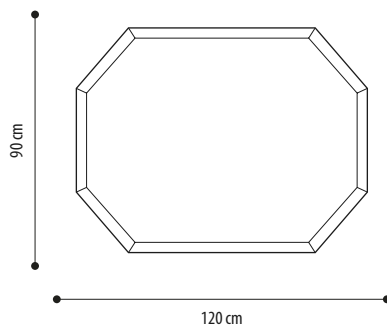

Mirror
KARL

MIRROR

AVAILABLE FINISHES: Fumé e Light

MIRROR

1.139,00

MIRROR WITH LED LIGHTING

1.454,00