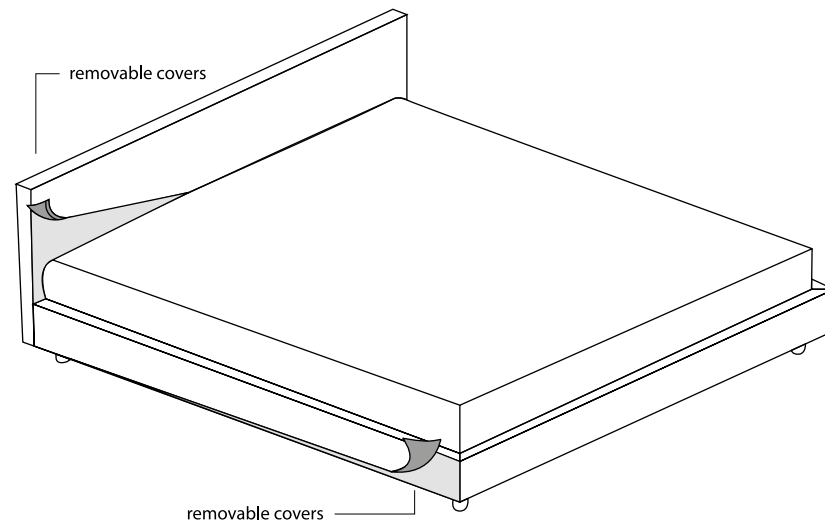

HANDCRAFTED QUALITY MADE IN ITALY

Bed frames are made of plywood or poplar chipboard.
Padding is high-density polyurethane foam covered
in adhesive fabric.

For models with removable covers, these
can be made either in fabric or leather.

All beds come with Apollo fixed slats.