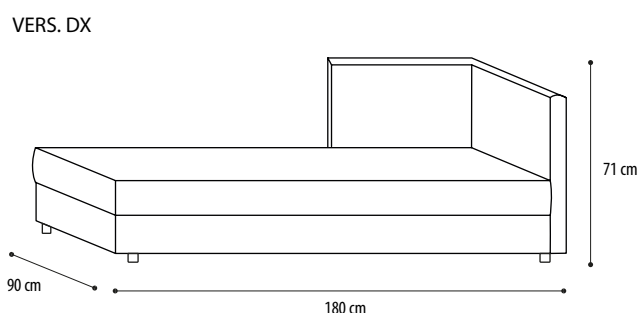

Chaise Longue MOSCOVA BASSA

CHAISE LONGUE