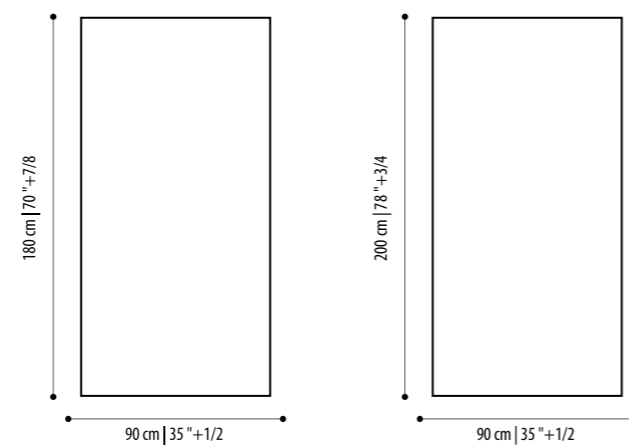

Struttura: in metallo verniciato in diverse finiture o ottone

Structure: in painted metal in different finishes or brass