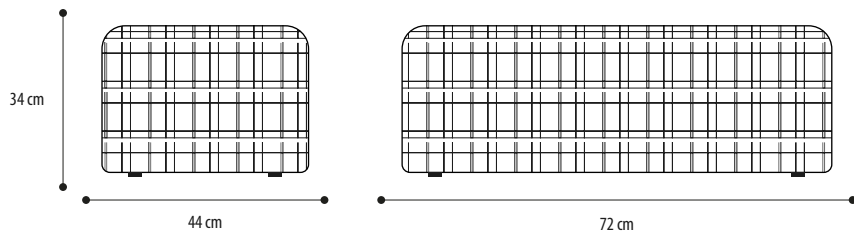

Bench
INTRECCIO

BENCH

COVER	PRICE
LEATHER	
Cat. A	2.023,00
Cat. B	2.186,00
Cat. C	2.596,00
Cat. D	2.902,00

Bench
DOMINICK

BENCH