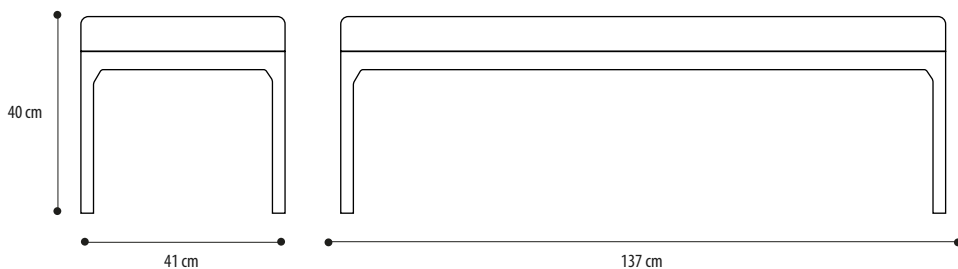

Bench
MARIE

BENCH

COLORS OF THE WOODEN BASE AVAILABLE: Ash Black, Ash Brown, Ash Grey, Canaletto walnut

OPTIONAL: CANALETTO WALNUT	200,00

COVER	PRICE
FABRIC	
CAT. C.O.M.	1.390,00
Cat. A	1.464,00
Cat. B	1.531,00
Cat. C	1.639,00
LEATHER	
Cat. A	2.023,00
Cat. B	2.186,00
Cat. C	2.596,00
Cat. D	2.951,00

Bench
CHARLIE

BENCH