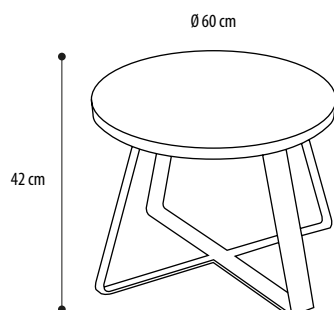

Side table
CHARLIE

SIDE TABLE

BLACK PAINTED METAL STRUCTURE + TOP SURFACE IN BLACK SAHARA MARBLE	1.518,00
BROWN PAINTED METAL STRUCTURE + TOP SURFACE IN AMANI MARBLE	1.518,00
BROWN PAINTED METAL STRUCTURE + TOP SURFACE IN LEPANTO RED MARBLE	1.518,00
BROWN PAINTED METAL STRUCTURE + TOP SURFACE IN GEORGETTE MARBLE	1.518,00
ANTHRACITE PAINTED METAL STRUCTURE + TOP SURFACE IN EMPERADOR MARBLE	1.518,00
NICKEL PAINTED METAL STRUCTURE + TOP SURFACE IN GREY GLASS	1.139,00
ANTHRACITE PAINTED METAL STRUCTURE + TOP SURFACE IN BROWN GLASS	1.139,00