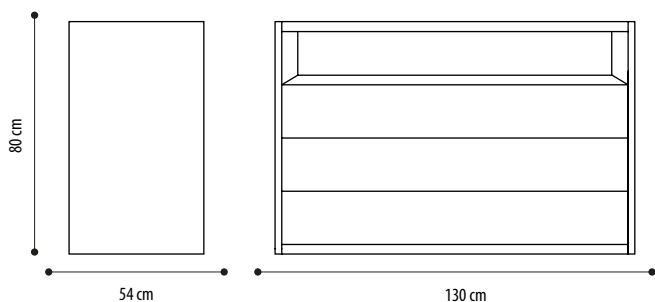

CHEST OF DRAWERS

DARK MATT EBONY WOODEN STRUCTURE WITH DRAWER PAINTED IN COLOR SEPPIA + TOP SURFACE UPHOLSTERED WITH NABUK LEATHER COLOR SEPPIA	2.695,00
HEAT TREATED OAK WOODEN STRUCTURE WITH DRAWER PAINTED IN COLOR CONCHIGLIA + TOP SURFACE UPHOLSTERED WITH NABUK LEATHER COLOR CONCHIGLIA	2.695,00
DARK MATT EBONY WOODEN STRUCTURE WITH DRAWER PAINTED IN COLOR SEPPIA + TOP SURFACE UPHOLSTERED WITH ECO-NABUK LEATHER COLOR SEPPIA	2.475,00
HEAT TREATED OAK WOODEN STRUCTURE WITH DRAWER PAINTED IN COLOR CONCHIGLIA + TOP SURFACE UPHOLSTERED WITH ECO-NABUK LEATHER COLOR CONCHIGLIA	2.475,00

AVAILABLE VENEER: Heat treated Oak, Matt dark Ebony

VENEERED

LEATHER

ECO-LEATHER