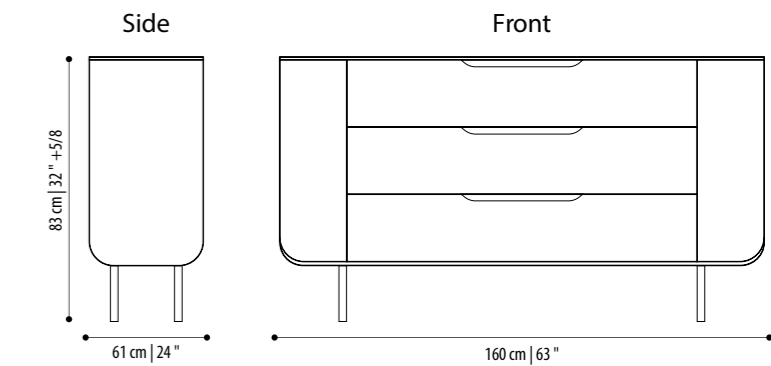

Comodino / Nightstand

Comò / Chest of drawers

Comodino / Nightstand

Comò / Chest of drawers

Specchio | *Mirror*
Circo

Struttura: in metallo verniciato in diverse finiture o ottone

Structure: in painted metal in different finishes or brass