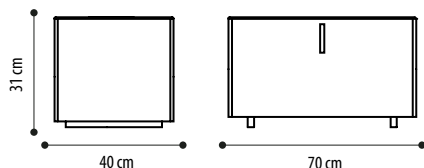

BED SIDE TABLES MAXI

TOP SURFACE IN CALACATTA GOLD MARBLE	2.277,00
TOP SURFACE IN AMANI MARBLE	2.277,00
TOP SURFACE IN EMPERADOR MARBLE	2.277,00
TOP SURFACE IN LEPANTO RED MARBLE	2.277,00
TOP SURFACE IN SAHARA BLACK MARBLE	2.277,00
TOP SURFACE IN GEORGETTE MARBLE	2.277,00
TOP SURFACE IN GREY GLASS	1.898,00
TOP SURFACE IN BROWN GLASS	1.898,00
WOODEN TOP SURFACE	1.771,00

AVAILABLE VENEER: Heat treated Oak, Dark Matt Ebony, Canaletto walnut

HANDLES FINISHES: Burnished Brass, Brown, Nickel, Anthracite