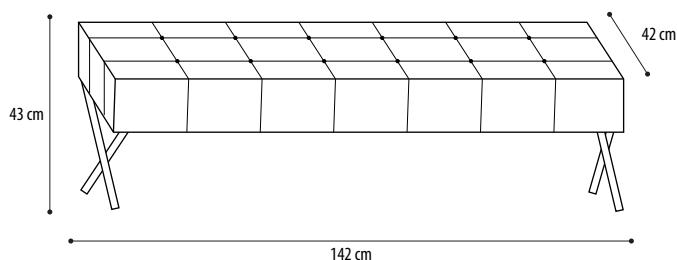

Bench CORBUSIER

BENCH

METAL FEET FINISHES: Black, Brown, Anthracite, Nickel

COVER	PRICE
FABRIC	
CAT. C.O.M.	1.158,00
Cat. A	1.220,00
Cat. B	1.275,00
Cat. C	1.366,00
LEATHER	
Cat. A	1.685,00
Cat. B	1.822,00
Cat. C	2.164,00
Cat. D	2.460,00