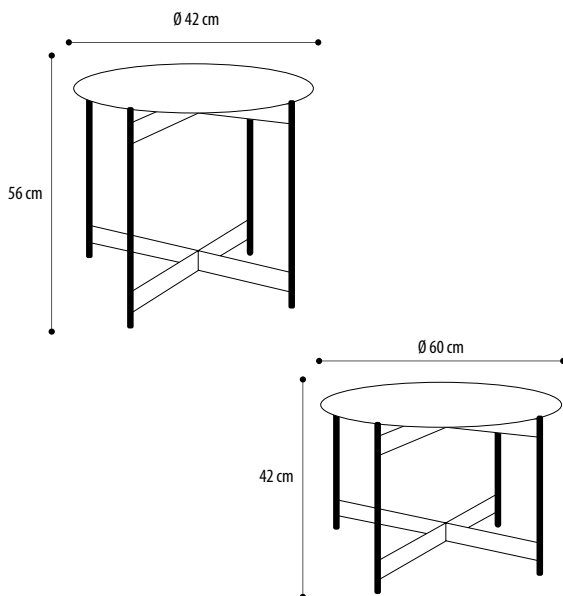

IRON ALTO | IRON BASSO

SIDE TABLE

	IRON ALTO
BLACK PAINTED METAL STRUCTURE + TOP SURFACE IN BLACK SAHARA MARBLE	1.455,00
BROWN PAINTED METAL STRUCTURE + TOP SURFACE IN AMANI MARBLE	1.455,00
BROWN PAINTED METAL STRUCTURE + TOP SURFACE IN LEPANTO RED MARBLE	1.455,00
BROWN PAINTED METAL STRUCTURE + TOP SURFACE IN GEORGETTE MARBLE	1.455,00
ANTHRACITE PAINTED METAL STRUCTURE + TOP SURFACE IN EMPERADOR MARBLE	1.455,00
ANTHRACITE PAINTED METAL STRUCTURE + TOP SURFACE IN CALACATTA GOLD MARBLE	1.455,00
	IRON BASSO
BLACK PAINTED METAL STRUCTURE + TOP SURFACE IN BLACK SAHARA MARBLE	1.708,00
BROWN PAINTED METAL STRUCTURE + TOP SURFACE IN AMANI MARBLE	1.708,00
BROWN PAINTED METAL STRUCTURE + TOP SURFACE IN LEPANTO RED MARBLE	1.708,00
BROWN PAINTED METAL STRUCTURE + TOP SURFACE IN GEORGETTE MARBLE	1.708,00
ANTHRACITE PAINTED METAL STRUCTURE + TOP SURFACE IN EMPERADOR MARBLE	1.708,00
ANTHRACITE PAINTED METAL STRUCTURE + TOP SURFACE IN CALACATTA GOLD MARBLE	1.708,00