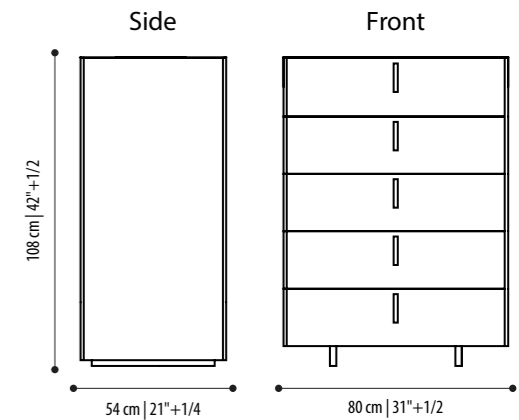

Struts: in wood in different finishes

Top: in wood, glass or marble in different finishes

Handles: in brass or painted metal in different finishes

Comodino / Nightstand

Comò / Chest of drawers

Settimino / Seven drawers chest