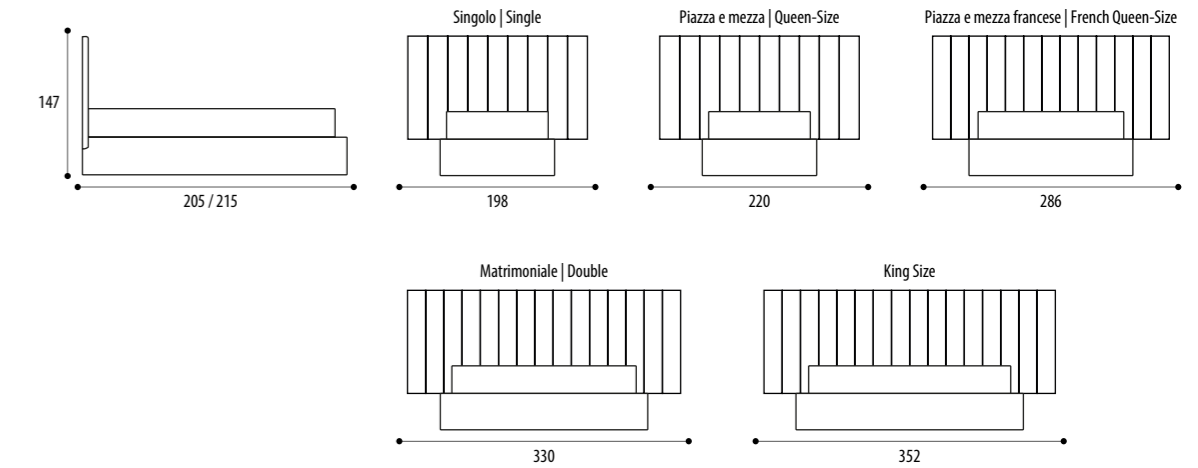

Struttura: testata ancorata al muro in legno multistrato
Imbottitura: in poliuretano espanso
Rivestimento: in tessuto o pelle

Structure: headboard anchored to the wall in plywood
Padding: polyurethane foam
Covering: in fabric or leather

Misure Europee/European Sizes

Misure Americane/American Sizes