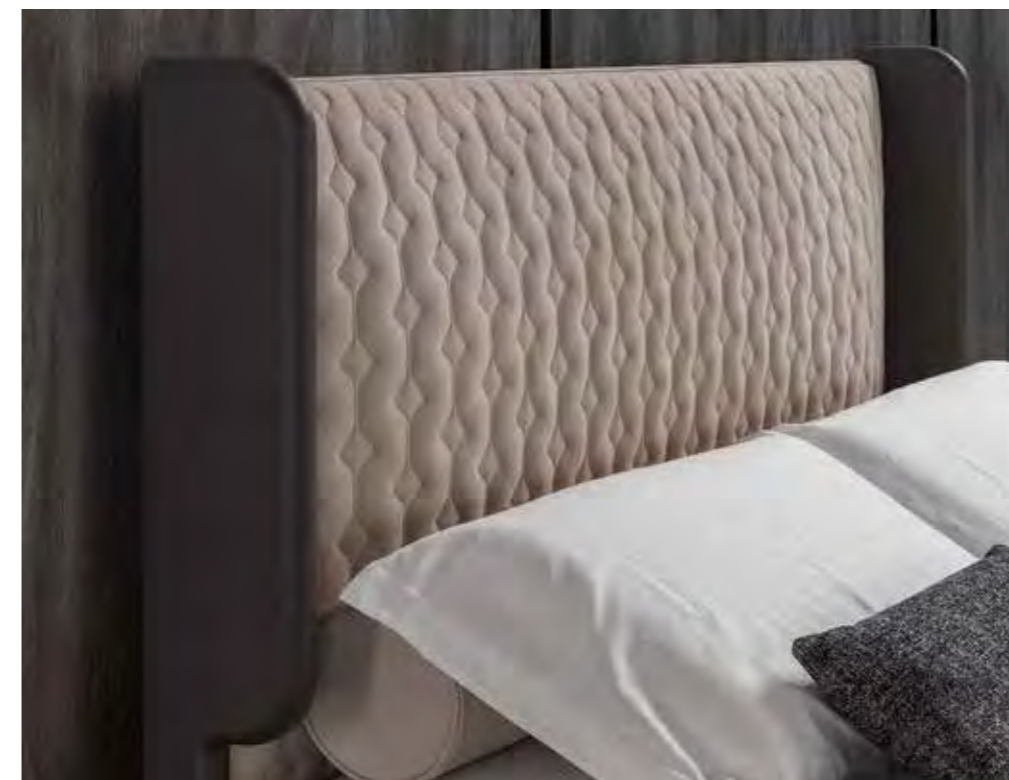

Dettaglio spalliera trapuntata in pelle Nabuk.

Detail: quilted headboard in Nabuk leather.