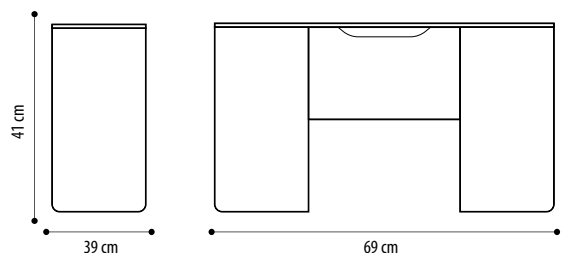

Furnishing Accessories

IRON

BED SIDE TABLES 1 DRAWER

TOP SURFACE IN CALACATTA GOLD MARBLE	2.530,00
TOP SURFACE IN AMANI MARBLE	2.277,00
TOP SURFACE IN EMPERADOR MARBLE	2.277,00
TOP SURFACE IN LEPANTO RED MARBLE	2.277,00
TOP SURFACE IN SAHARA BLACK MARBLE	2.277,00
TOP SURFACE IN GEORGETTE MARBLE	2.277,00
TOP SURFACE IN GREY GLASS	1.898,00
TOP SURFACE IN BROWN GLASS	1.898,00
WOODEN TOP SURFACE	1.771,00

AVAILABLE VENEER: Heat treated Oak, Dark Matt Ebony, Sand Oak, Canaletto walnut

HANDLES FINISHES: Brown, Nickel, Anthracite