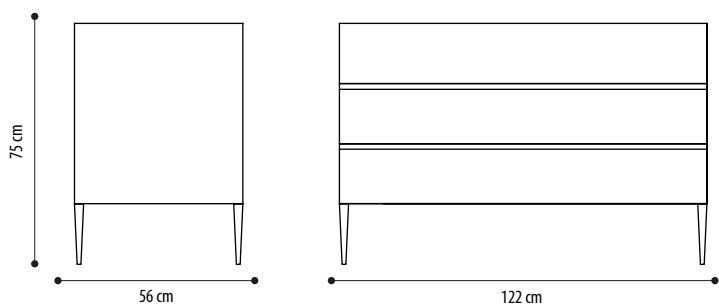

CHEST OF DRAWERS

VENEREED STRUCTURE	3.795,00
GLOSSY LACQUERED STRUCTURE	3.795,00
MATT LACQUERED STRUCTURE	3.795,00

AVAILABLE VENEER: Heat treated Oak, Dark Matt Ebony, Canaletto walnut, Lacquered RAL (Matt or Glossy)

HANDLES FINISHES: Black, Brown, Nickel, Anthracite

FEET FINISHES: Black, Brown, Nickel, Anthracite