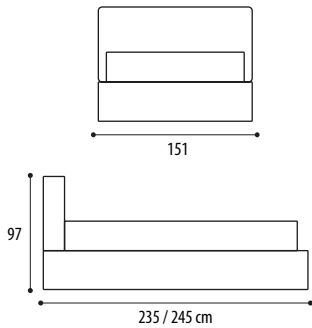

FIXED SLAT INCLUDED IN THE PRICE

MATTRESS SIZE RECOMMENDED
90 x 190/200 cm

FULLY REMOVABLE

IRREGULAR SIZES

For feasibility and quote, please contact our technical department.

ACCESSORIES AND EXTRAS

For the feet choice see the relevant page at the beginning of the price list.

OPENINGS AVAILABLE FOR STORAGE BEDS

1) vertical opening
2) vertical and horizontal opening

QUEEN SIZE 120 x 190/200 cm	COVER	Box H30 Piuma	Box Spring			
FABRIC						
	CAT. C.O.M.	2.153,00	2.798,00			
	Cat. A	2.266,00	2.946,00			
	Cat. B	2.695,00	3.504,00			
	Cat. C	2.989,00	3.885,00			
LEATHER						
	Cat. A	3.766,00	4.896,00			
	Cat. B	4.176,00	5.429,00			
	Cat. C	5.691,00	7.399,00			
	Cat. D	6.314,00	8.208,00