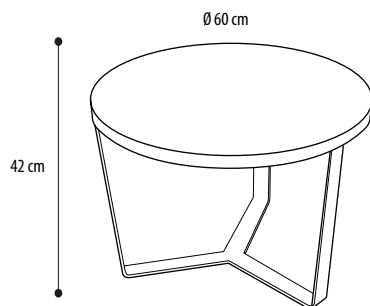

Side table
VERSAILLES

SIDE TABLE

BLACK PAINTED METAL STRUCTURE + TOP SURFACE IN SAHARA MARBLE	1.518,00
BROWN PAINTED METAL STRUCTURE + TOP SURFACE IN AMANI MARBLE	1.518,00
BROWN PAINTED METAL STRUCTURE + TOP SURFACE IN LEPANTO RED MARBLE	1.518,00
BROWN PAINTED METAL STRUCTURE + TOP SURFACE IN GEORGETTE MARBLE	1.518,00
ANTHRACITE PAINTED METAL STRUCTURE + TOP SURFACE IN EMPERADOR MARBLE	1.518,00
NICKEL PAINTED METAL STRUCTURE + TOP SURFACE IN GREY GLASS	1.139,00
ANTHRACITE PAINTED METAL STRUCTURE + TOP SURFACE IN BROWN GLASS	1.139,00