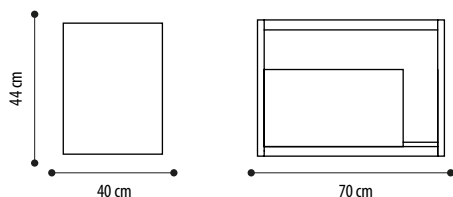

Furnishing Accessories
MOSCOVA

BED SIDE TABLES