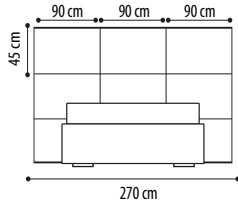

SINGLE 90 x 190/200 cm	COVER	Box H15 Rectangular	Box H30 Rectangular	Box H30 Curved		Box Spring
FABRIC						
	CAT. C.O.M.	1.703,00	1.703,00	1.703,00		2.172,00
	Cat. A	1.794,00	1.794,00	1.794,00		2.285,00
	Cat. B	2.050,00	2.050,00	2.050,00		2.544,00
	Cat. C	2.207,00	2.207,00	2.207,00		2.700,00
LEATHER						
	Cat. A	2.954,00	2.954,00	2.954,00		3.448,00
	Cat. B	3.313,00	3.313,00	3.313,00		3.804,00
	Cat. C	4.606,00	4.606,00	4.606,00		5.126,00
	Cat. D	5.535,00	5.535,00	5.535,00		6.051,00

FIXED SLAT INCLUDED IN THE PRICE

MATTRESS SIZE RECOMMENDED
90 x 190/200 cm

FULLY REMOVABLE

IRREGULAR SIZES

For feasibility and quote, please contact our technical department.

ACCESSORIES AND EXTRAS

For the feet choice see the relevant page at the beginning of the price list.

OPENINGS AVAILABLE FOR STORAGE BEDS
1) vertical opening
2) vertical and horizontal opening