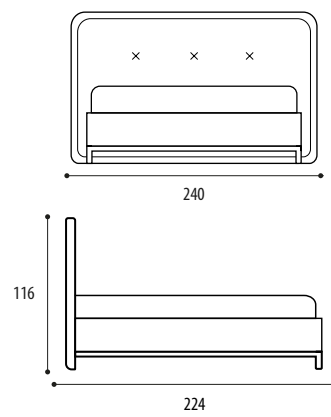

FIXED SLAT INCLUDED IN THE PRICE

MATTRESS SIZE RECOMMENDED
180 x 200 cm

PARTIALLY REMOVABLE

OPTIONAL

Typology	PRICE
FIXED WOODEN SLAT	823,00
ELECTRICAL WOODEN SLAT	2.250,00
WOODEN STRUCTURE FINISH IN CANALETTO WALNUT	1.000,00