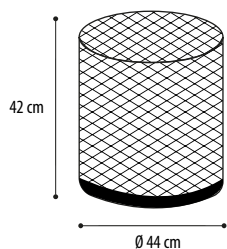

Pouf
PARIS

POUF

METAL BASE FINISHES: Burnished Brass, Brown, Nickel, Anthracite

COVER	PRICE
FABRIC	
CAT. C.O.M.	825,00
Cat. A	868,00
Cat. B	1.057,00
Cat. C	1.243,00
LEATHER	
Cat. A	1.465,00
Cat. B	1.662,00
Cat. C	2.174,00
Cat. D	2.934,00