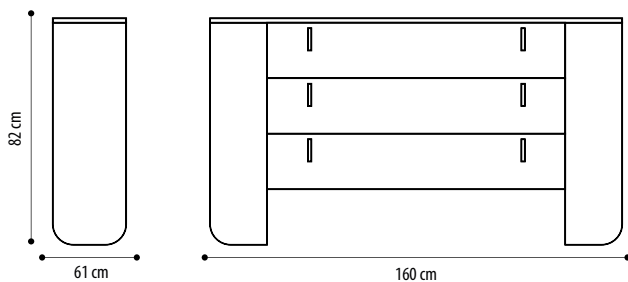

CHEST OF DRAWERS 3 DRAWERS

TOP SURFACE IN CALACATTA GOLD MARBLE	6.072,00
TOP SURFACE IN AMANI MARBLE	5.313,00
TOP SURFACE IN EMPERADOR MARBLE	5.313,00
TOP SURFACE IN LEPANTO RED MARBLE	5.313,00
TOP SURFACE IN SAHARA BLACK MARBLE	5.313,00
TOP SURFACE IN GEORGETTE MARBLE	5.313,00
TOP SURFACE IN GREY GLASS	4.175,00
TOP SURFACE IN BROWN GLASS	4.175,00
WOODEN TOP SURFACE	3.922,00

AVAILABLE VENEER: Heat treated Oak, Matt dark Ebony, Sand Oak, Canaletto walnut

HANDLES FINISHES: Burnished Brass, Brown, Nickel, Anthracite