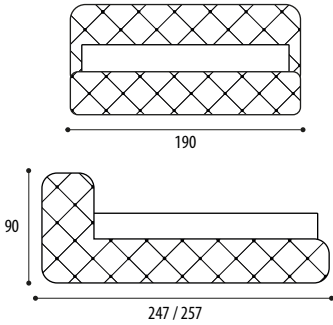

mod.
PARIS

DOUBLE 160 x 190/200 cm	COVER	Ring Capitonné				
FABRIC						
	CAT. C.O.M.	3.235,00				
	Cat. A	3.405,00				
	Cat. B	3.809,00				
	Cat. C	4.302,00				
LEATHER						
	Cat. A	4.969,00				
	Cat. B	5.490,00				
	Cat. C	6.859,00				
	Cat. D	8.305,00