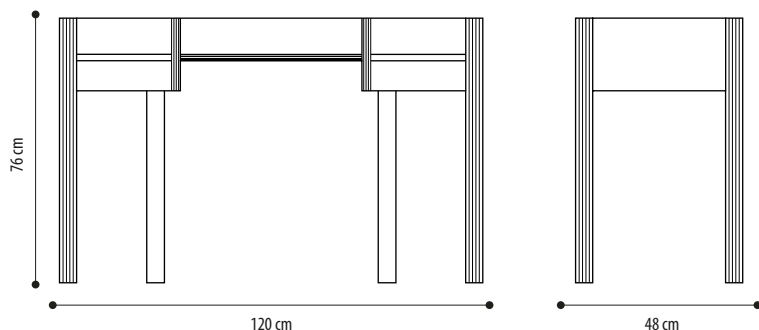

Eco-Nabuk Conchiglia

Eco-Nabuk Seppia

Write desk
FONTANA

WRITE DESK

CANALETTO WALNUT STRUCTURE +
INSERT IN NABUK LEATHER COLOR ON
CHOICE

€ 3.465,00

DARK MATT EBONY STRUCTURE +
INSERT IN NABUK LEATHER COLOR ON
CHOICE