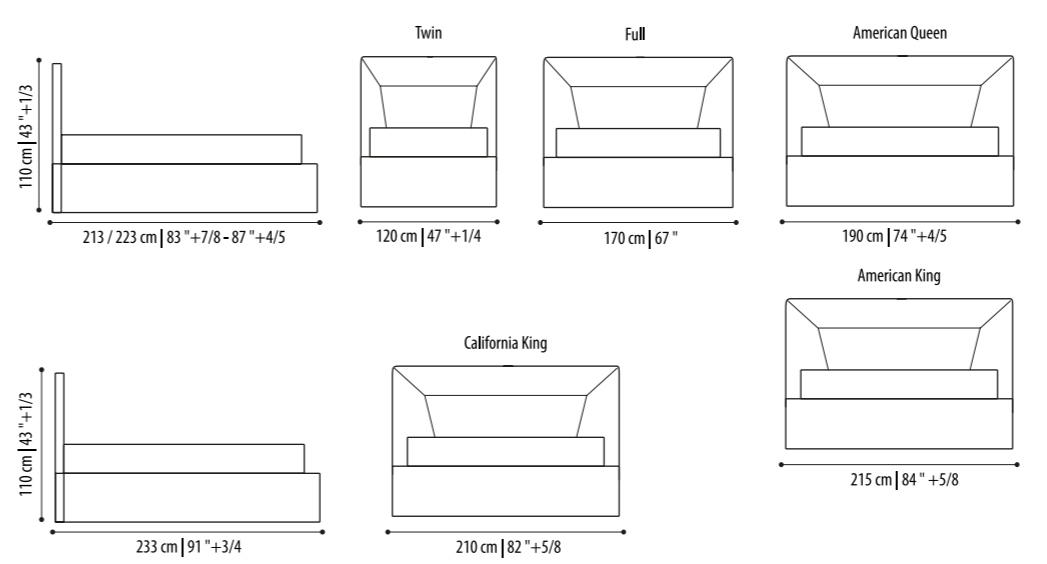

Misure Americane/American Sizes