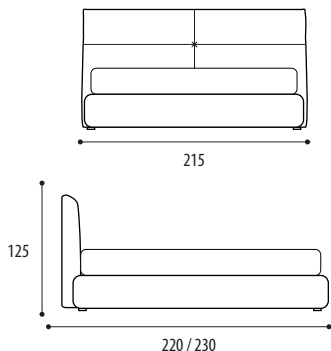

mod.
CHELSEA

DOUBLE 160 x 190/200 cm	COVER	Box H15 Rectangular		Box H30 Curved		Box Spring
FABRIC						
	CAT. C.O.M.	2.335,00		2.335,00		3.070,00
	Cat. A	2.457,00		2.457,00		3.231,00
	Cat. B	2.809,00		2.809,00		3.583,00
	Cat. C	3.025,00		3.025,00		3.798,00
LEATHER						
	Cat. A	4.048,00		4.048,00		4.823,00
	Cat. B	4.538,00		4.538,00		5.313,00
	Cat. C	6.311,00		6.311,00		7.126,00
	Cat. D	7.577,00		7.577,00		8.390,00