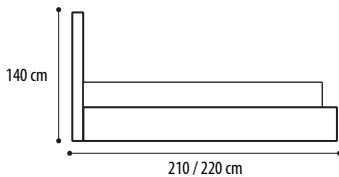

FRENCH QUEEN SIZE 140 x 190/200 cm	COVER	Box H15 Rectangular	Box H30 Rectangular	Box H30 Curved		Box Spring
FABRIC						
	CAT. C.O.M.	2.031,00	2.031,00	2.031,00		2.766,00
	Cat. A	2.138,00	2.138,00	2.138,00		2.911,00
	Cat. B	2.444,00	2.444,00	2.444,00		3.218,00
	Cat. C	2.631,00	2.631,00	2.631,00		3.405,00
LEATHER						
	Cat. A	3.523,00	3.523,00	3.523,00		4.297,00
	Cat. B	3.949,00	3.949,00	3.949,00		4.723,00
	Cat. C	5.492,00	5.492,00	5.492,00		6.305,00
	Cat. D	6.594,00	6.594,00	6.594,00		7.406,00

FIXED SLAT INCLUDED IN THE PRICE

MATTRESS SIZE RECOMMENDED
140 x 190/200 cm

FULLY REMOVABLE

IRREGULAR SIZES

For feasibility and quote, please contact our technical department.

For the feet choice see the relevant page at the beginning of the price list.

OPENINGS AVAILABLE FOR STORAGE BEDS
1) vertical opening
2) vertical and horizontal opening