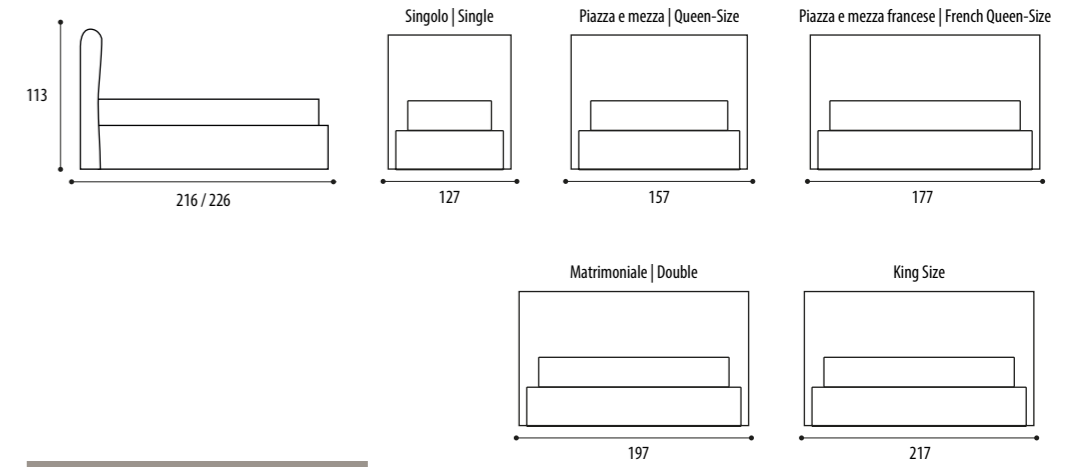

Misure Europee/European Sizes

Misure Americane/American Sizes