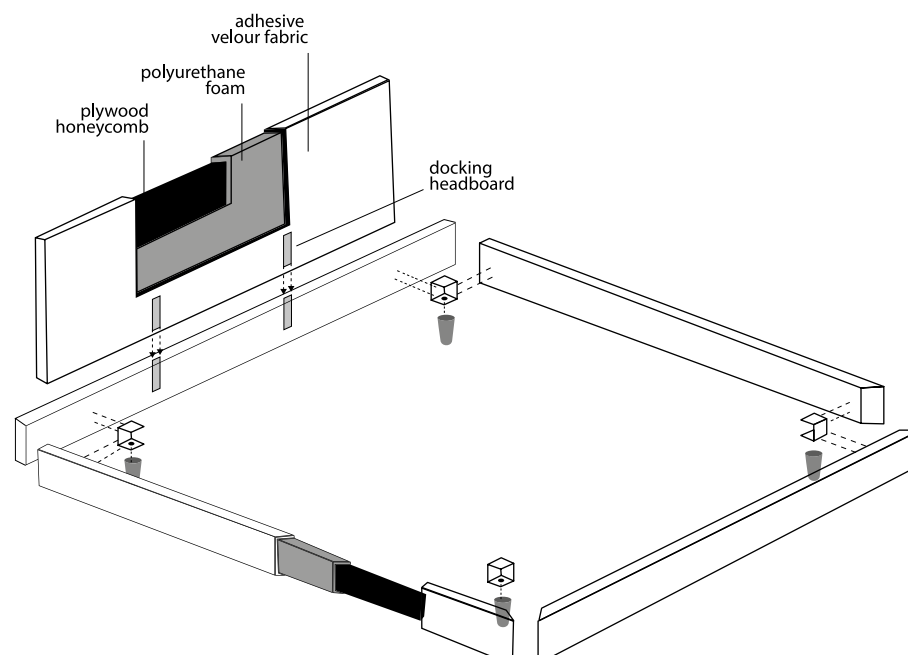

HANDCRAFTED QUALITY MADE IN ITALY

Bed frames are made of plywood or poplar chipboard.
Padding is high-density polyurethane foam covered
in adhesive fabric.

For models with removable covers, these
can be made either in fabric or leather.

All beds come with Apollo fixed slats.