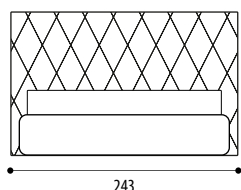

FIXED SLAT INCLUDED IN THE PRICE

MATTRESS SIZE RECOMMENDED
180 x 200 cm

PARTIALLY REMOVABLE

IRREGULAR SIZES

For feasibility and quote, please contact our technical department.

ACCESSORIES AND EXTRAS

For the feet choice see the relevant page at the beginning of the price list.