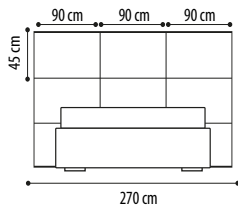

QUEEN SIZE 120 x 190/200 cm	COVER	Box H15 Rectangular	Box H30 Rectangular	Box H30 Curved		Box Spring
FABRIC						
	CAT. C.O.M.	2.031,00	2.031,00	2.031,00		2.766,00
	Cat. A	2.138,00	2.138,00	2.138,00		2.911,00
	Cat. B	2.444,00	2.444,00	2.444,00		3.218,00
	Cat. C	2.631,00	2.631,00	2.631,00		3.405,00
LEATHER						
	Cat. A	3.523,00	3.523,00	3.523,00		4.297,00
	Cat. B	3.949,00	3.949,00	3.949,00		4.723,00
	Cat. C	5.492,00	5.492,00	5.492,00		6.305,00
	Cat. D	6.594,00	6.594,00	6.594,00		7.406,00

FIXED SLAT INCLUDED IN THE PRICE

MATTRESS SIZE RECOMMENDED
120 x 190/200 cm

FULLY REMOVABLE

IRREGULAR SIZES

For feasibility and quote, please contact our technical department.

For the feet choice see the relevant page at the beginning of the price list.

OPENINGS AVAILABLE FOR STORAGE BEDS
1) vertical opening
2) vertical and horizontal opening