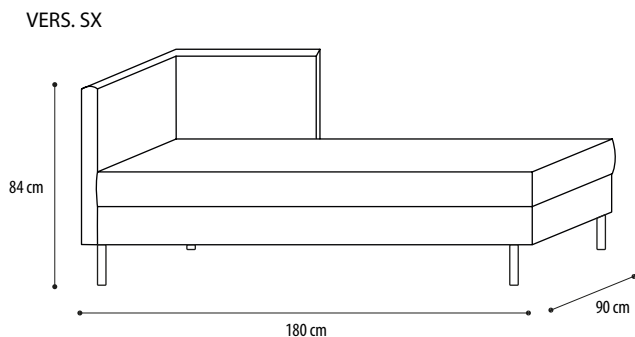

Chaise Longue MOSCOVA ALTA

CHAISE LONGUE