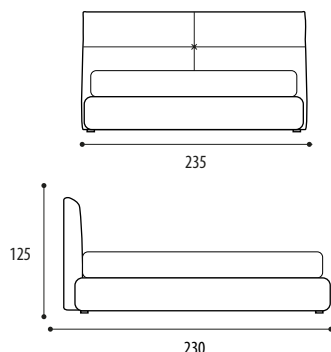

OPENINGS AVAILABLE FOR STORAGE BEDS

1) vertical opening
2) vertical and horizontal opening

KING SIZE 180 x 200 cm	COVER	Box H15 Rectangular		Box H30 Curved		Box Spring
FABRIC						
	CAT. C.O.M.	2.568,00		2.568,00		3.304,00
	Cat. A	2.703,00		2.703,00		3.477,00
	Cat. B	3.089,00		3.089,00		3.865,00
	Cat. C	3.327,00		3.327,00		4.103,00
LEATHER						
	Cat. A	4.453,00		4.453,00		5.228,00
	Cat. B	4.992,00		4.992,00		5.767,00
	Cat. C	6.944,00		6.944,00		7.757,00
	Cat. D	8.335,00		8.335,00		9.148,00