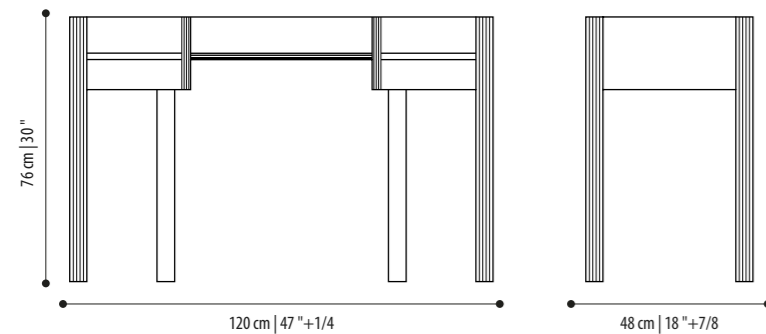

Structure: in wood veneered in different essences veneered interior drawers leather effect
Base: in solid wood in different finishes
Top: in Nabuk leather

Tavolini | *Side table*
Charlie

Struttura: in metallo verniciato in diverse finiture
Piano: in vetro o marmo in diverse finiture