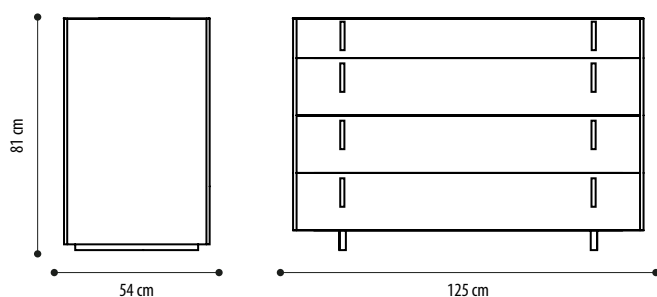

CHEST OF DRAWERS

TOP SURFACE IN CALACATTA GOLD MARBLE	4.807,00
TOP SURFACE IN AMANI MARBLE	4.807,00
TOP SURFACE IN EMPERADOR MARBLE	4.807,00
TOP SURFACE IN LEPANTO RED MARBLE	4.807,00
TOP SURFACE IN SAHARA BLACK MARBLE	4.807,00
TOP SURFACE IN GEORGETTE MARBLE	4.807,00
TOP SURFACE IN GREY GLASS	4.048,00
TOP SURFACE IN BROWN GLASS	4.048,00
WOODEN TOP SURFACE	3.795,00

AVAILABLE VENEER: Heat treated Oak, Dark Matt Ebony, Canaletto walnut

HANDLES FINISHES: Burnished Brass, Brown, Nickel, Anthracite