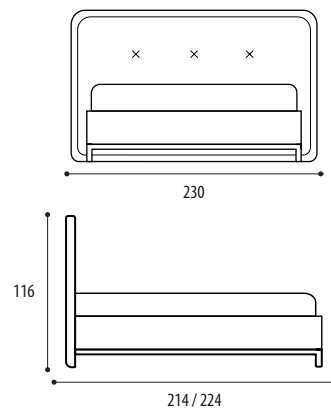

mod.
MARIE h 15

DOUBLE 160 x 190/200 cm	COVER	Box H15 Rectangular				
FABRIC						
CAT. C.O.M.		4.711,00				
Cat. A		4.958,00				
Cat. B		5.123,00				
Cat. C		5.897,00				
LEATHER						
Cat. A		5.897,00				
Cat. B		6.262,00				
Cat. C		6.945,00				
Cat. D		7.537,00				
IRREGULAR SIZES			ACCESSORIES AND EXTRAS		FINISHED FRAME BED	
For feasibility and quote, please contact our technical department.			For the feet choice see the relevant page at the beginning of the price list.		- Ash Brown - Ash Grey - Ash Black - Canaletto walnut	

FIXED SLAT INCLUDED IN THE PRICE

MATTRESS SIZE RECOMMENDED
160 x 190/200 cm

PARTIALLY REMOVABLE

KING SIZE 180 x 200 cm	COVER	Box H15 Rectangular				
FABRIC						
CAT. C.O.M.		5.181,00				
Cat. A		5.454,00				
Cat. B		5.636,00				
Cat. C		5.905,00				
LEATHER						
Cat. A		6.486,00				
Cat. B		6.888,00				
Cat. C		8.691,00				
Cat. D		9.526,00				
IRREGULAR SIZES			ACCESSORIES AND EXTRAS		FINISHED FRAME BED	
For feasibility and quote, please contact our technical department.			For the feet choice see the relevant page at the beginning of the price list.		- Ash Brown - Ash Grey - Ash Black - Canaletto walnut