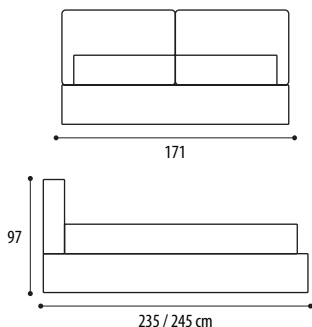

FIXED SLAT INCLUDED IN THE PRICE

MATTRESS SIZE RECOMMENDED
120 x 190/200 cm

FULLY REMOVABLE

IRREGULAR SIZES

For feasibility and quote, please contact our technical department.

ACCESSORIES AND EXTRAS

For the feet choice see the relevant page at the beginning of the price list.

OPENINGS AVAILABLE FOR STORAGE BEDS

1) vertical opening
2) vertical and horizontal opening

FRENCH QUEEN SIZE 140 x 190/200 cm	COVER	Box H30 Piuma	Box Spring			
FABRIC						
	CAT. C.O.M.	2.153,00	2.798,00			
	Cat. A	2.266,00	2.946,00			
	Cat. B	2.695,00	3.504,00			
	Cat. C	2.989,00	3.885,00			
LEATHER						
	Cat. A	3.766,00	4.896,00			
	Cat. B	4.176,00	5.429,00			
	Cat. C	5.691,00	7.399,00			
	Cat. D	6.314,00	8.208,00