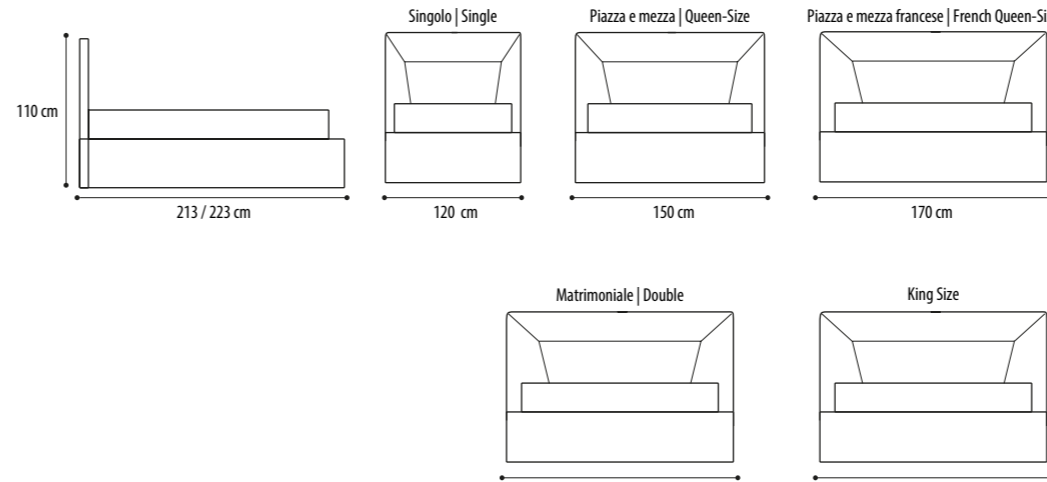

Misure Europee/European Sizes