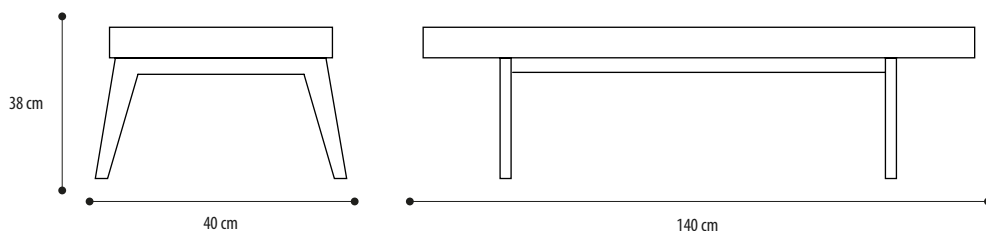

Bench LOUIS

BENCH

FINITURE	PRICE
Heat treated oak	1.685,00
Canaletto walnut	1.685,00
Sand oak	1.685,00
Matt dark ebony	1.685,00

Bench IRON

BENCH