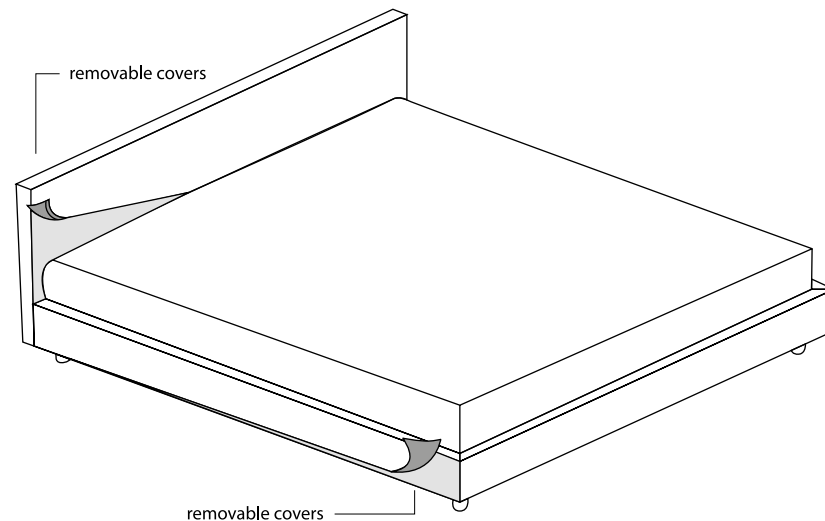

HANDCRAFTED QUALITY MADE IN ITALY

Bed frames are made of plywood or poplar chipboard.
Padding is high-density polyurethane foam covered
in adhesive fabric.

For models with removable covers, these
can be made either in fabric or leather.

All beds come with Apollo fixed slats.

INDEX

BEDS

CHARLIE	10
NUAGE	11
HUGS	12
HUGS ROYAL	13
TERENCE	14
KENSINGTON H15	16
KENSINGTON H30	17
DOMINICK H15	18
DOMINICK H30	19
CHELSEA	20
KING	21
BOISERIE	22
BRERA	24
QUEEN	26
MICHELANGELO	28
SOFT	30
DOUBLE	32
MOSCOVA	34
RANIA	36
DA VINCI	38
MOZART	40
IVONNE	42
IVONNE ROYAL	43
PARIS	44
VERSAILLES	45
COLLINS	46
PIUMA	48
WALL	50
MARIE H15	52
MARIE H30	53
DUPLEX	54
SOMMIER	58

ARMCHAIR

HUGS	60
CHARLIE	60
QUEEN	61
CHELSEA	61
CORBUSIER	62
DOMINICK	62
ANNETTE	63
KARL	63

FURNISHING

MARIE	64
HUGS	66
NUAGE	68
EIFFEL	72
IRON	74
CHARLIE	76
MOSCOVA	78

WRITING DESK & MIRRORS

FONTANA	80
IRON	80
KARL ROYAL	80
KARL	81
CIRCO	81
VERSAILLES	81

SIDE TABLES

VERSAILLES	82
LOUIS	82
CHARLIE	82
CRIS ALTO	83
CRIS BASSO	83
IRON ALTO	83
IRON BASSO	83
KARL	84

BENCH

MARIE	84
CHARLIE	84
CORBUSIER	85
LOUIS	85
IRON	85
INTRECCIO	86
DOMINICK	86

CHAISE LONGUE

MOSCOVA ALTA	87
MOSCOVA BASSA	87
DOMINICK	88

POUF

BRAD	89
PARIS	89
QUEEN	89

BED LINENS

DUVET COVERS	90
BED LINEN	91
DUVETS	92
ROLLERS, PILLOWS AND PLAID	93