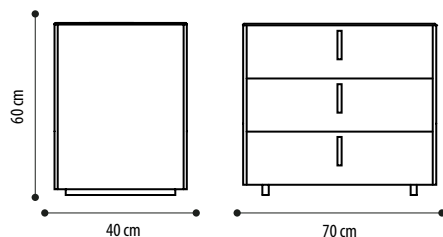

Furnishing Accessories

NUAGE

BED SIDE TABLES MAXI 3 DRAWERS

TOP SURFACE IN CALACATTA GOLD MARBLE	2.783,00
TOP SURFACE IN AMANI MARBLE	2.783,00
TOP SURFACE IN EMPERADOR MARBLE	2.783,00
TOP SURFACE IN LEPANTO RED MARBLE	2.783,00
TOP SURFACE IN SAHARA BLACK MARBLE	2.783,00
TOP SURFACE IN GEORGETTE MARBLE	2.783,00
TOP SURFACE IN GREY GLASS	2.404,00
TOP SURFACE IN BROWN GLASS	2.404,00
WOODEN TOP SURFACE	2.277,00

AVAILABLE VENEER: Heat treated Oak, Dark Matt Ebony, Canaletto walnut

HANDLES FINISHES: Burnished Brass, Brown, Nickel, Anthracite