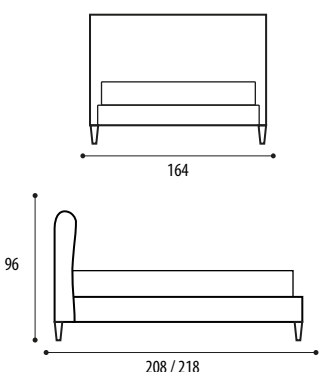

FRENCH QUEEN SIZE
140 x 190/200 cm

FIXED SLAT INCLUDED IN THE PRICE

MATTRESS SIZE RECOMMENDED
140 x 190/200 cm

FULLY REMOVABLE

COVER	Box H15 Rectangular	Box H30 Rectangular	Box Spring			
FABRIC						
CAT. C.O.M.	1.834,00	1.834,00	2.598,00			
Cat. A	1.933,00	1.933,00	2.735,00			
Cat. B	2.216,00	2.216,00	3.023,00			
Cat. C	2.536,00	2.536,00	3.198,00			
LEATHER						
Cat. A	3.080,00	3.080,00	4.036,00			
Cat. B	3.517,00	3.517,00	4.436,00			
Cat. C	4.897,00	4.897,00	5.921,00			
Cat. D	5.804,00	5.804,00	6.955,00			

IRREGULAR SIZES

For feasibility and quote, please contact our technical department.

ACCESSORIES AND EXTRAS

For the feet choice see the relevant page at the beginning of the price list.