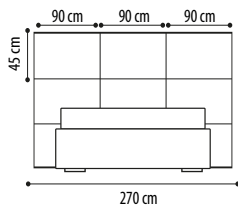

FRENCH QUEEN SIZE 140 x 190/200 cm	COVER	Box H15 Rectangular	Box H30 Rectangular	Box H30 Curved		Box Spring
FABRIC						
	CAT. C.O.M.	2.031,00	2.031,00	2.031,00		2.766,00
	Cat. A	2.138,00	2.138,00	2.138,00		2.911,00
	Cat. B	2.444,00	2.444,00	2.444,00		3.218,00
	Cat. C	2.631,00	2.631,00	2.631,00		3.405,00
LEATHER						
	Cat. A	3.523,00	3.523,00	3.523,00		4.297,00
	Cat. B	3.949,00	3.949,00	3.949,00		4.723,00
	Cat. C	5.492,00	5.492,00	5.492,00		6.305,00
	Cat. D	6.594,00	6.594,00	6.594,00		7.406,00

FIXED SLAT INCLUDED IN THE PRICE

MATTRESS SIZE RECOMMENDED
140 x 190/200 cm

FULLY REMOVABLE

IRREGULAR SIZES

For feasibility and quote, please contact our technical department.

For the feet choice see the relevant page at the beginning of the price list.

OPENINGS AVAILABLE FOR STORAGE BEDS
1) vertical opening
2) vertical and horizontal opening