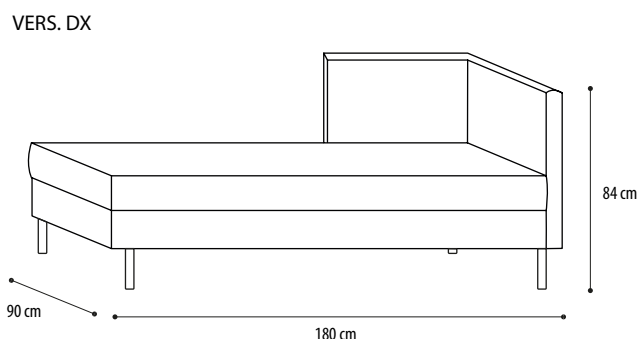

Chaise Longue MOSCOVA ALTA

CHAISE LONGUE