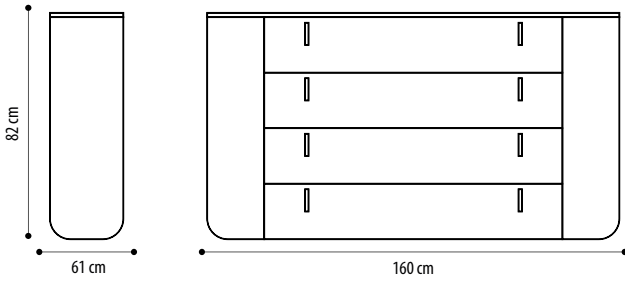

Furnishing Accessories
CHARLIE

CHEST OF DRAWERS 4 DRAWERS

TOP SURFACE IN CALACATTA GOLD MARBLE	6.452,00
TOP SURFACE IN AMANI MARBLE	5.693,00
TOP SURFACE IN EMPERADOR MARBLE	5.693,00
TOP SURFACE IN LEPANTO RED MARBLE	5.693,00
TOP SURFACE IN SAHARA BLACK MARBLE	5.693,00
TOP SURFACE IN GEORGETTE MARBLE	5.693,00
TOP SURFACE IN GREY GLASS	4.554,00
TOP SURFACE IN BROWN GLASS	4.554,00
WOODEN TOP SURFACE	4.301,00

AVAILABLE VENEER: Heat treated Oak, Matt dark Ebony, Sand Oak, Canaletto walnut
HANDLES FINISHES: Burnished Brass, Brown, Nickel, Anthracite

VENEERED

GLASSES

MARBLE

METALS