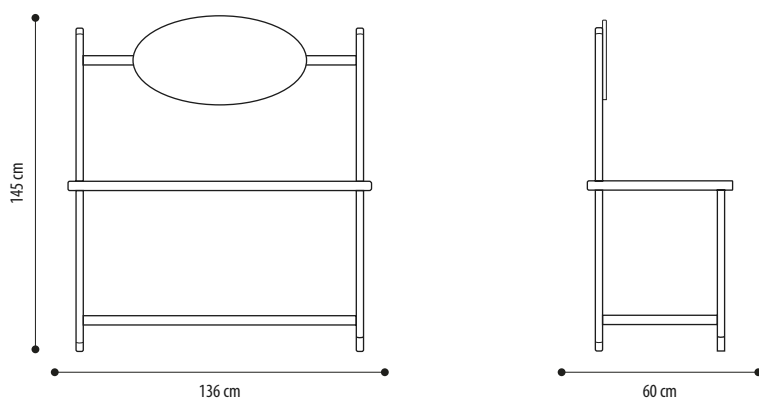

Write desk
IRON

WRITE DESK