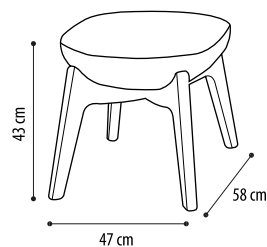

Pouf
QUEEN

POUF

COLORS OF THE WOODEN FEET AVAILABLE: Painted Black, Painted Brown

COVER	PRICE
FABRIC	
CAT. C.O.M.	549,00
Cat. A	579,00
Cat. B	705,00
Cat. C	828,00
LEATHER	
Cat. A	977,00
Cat. B	1.108,00
Cat. C	1.449,00
Cat. D	1.956,00