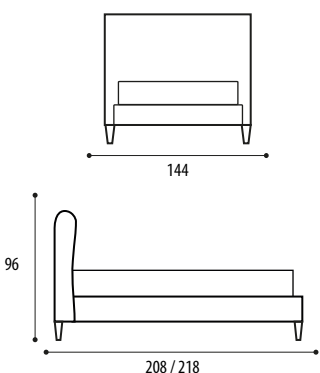

IRREGULAR SIZES

For feasibility and quote, please contact our technical department.

ACCESSORIES AND EXTRAS

For the feet choice see the relevant page at the beginning of the price list.

QUEEN SIZE
120 x 190/200 cm