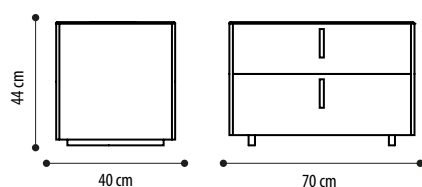

BED SIDE TABLES MAXI 2 DRAWERS

TOP SURFACE IN CALACATTA GOLD MARBLE	2.404,00
TOP SURFACE IN AMANI MARBLE	2.404,00
TOP SURFACE IN EMPERADOR MARBLE	2.404,00
TOP SURFACE IN LEPANTO RED MARBLE	2.404,00
TOP SURFACE IN SAHARA BLACK MARBLE	2.404,00
TOP SURFACE IN GEORGETTE MARBLE	2.404,00
TOP SURFACE IN GREY GLASS	2.024,00
TOP SURFACE IN BROWN GLASS	2.024,00
WOODEN TOP SURFACE	1.898,00

AVAILABLE VENEER: Heat treated Oak, Dark Matt Ebony, Canaletto walnut

HANDLES FINISHES: Burnished Brass, Brown, Nickel, Anthracite