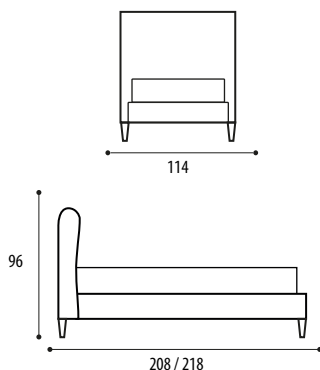

mod.
COLLINS

SINGLE
90 x 190/200 cm

FIXED SLAT INCLUDED IN THE PRICE

MATTRESS SIZE RECOMMENDED
90 x 190/200 cm

FULLY REMOVABLE

COVER	Box H15 Rectangular	Box H30 Rectangular	Box Spring			
FABRIC						
CAT. C.O.M.	1.735,00	1.735,00	2.039,00			
Cat. A	1.827,00	1.827,00	2.147,00			
Cat. B	2.093,00	2.093,00	2.389,00			
Cat. C	2.395,00	2.395,00	2.537,00			
LEATHER						
Cat. A	2.909,00	2.909,00	3.238,00			
Cat. B	3.322,00	3.322,00	3.574,00			
Cat. C	4.624,00	4.624,00	4.814,00			
Cat. D	5.483,00	5.483,00	5.684,00			

IRREGULAR SIZES

For feasibility and quote, please contact our technical department.

ACCESSORIES AND EXTRAS

For the feet choice see the relevant page at the beginning of the price list.