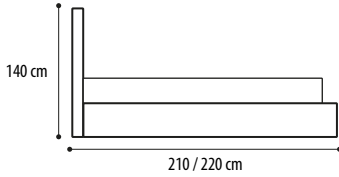

SINGLE 90 x 190/200 cm	COVER	Box H15 Rectangular	Box H30 Rectangular	Box H30 Curved		Box Spring
FABRIC						
	CAT. C.O.M.	1.703,00	1.703,00	1.703,00		2.172,00
	Cat. A	1.794,00	1.794,00	1.794,00		2.285,00
	Cat. B	2.050,00	2.050,00	2.050,00		2.544,00
	Cat. C	2.207,00	2.207,00	2.207,00		2.700,00
LEATHER						
	Cat. A	2.954,00	2.954,00	2.954,00		3.448,00
	Cat. B	3.313,00	3.313,00	3.313,00		3.804,00
	Cat. C	4.606,00	4.606,00	4.606,00		5.126,00
	Cat. D	5.535,00	5.535,00	5.535,00		6.051,00

FIXED SLAT INCLUDED IN THE PRICE

MATTRESS SIZE RECOMMENDED
90 x 190/200 cm

FULLY REMOVABLE

IRREGULAR SIZES

For feasibility and quote, please contact our technical department.

ACCESSORIES AND EXTRAS

For the feet choice see the relevant page at the beginning of the price list.

OPENINGS AVAILABLE FOR STORAGE BEDS
1) vertical opening
2) vertical and horizontal opening