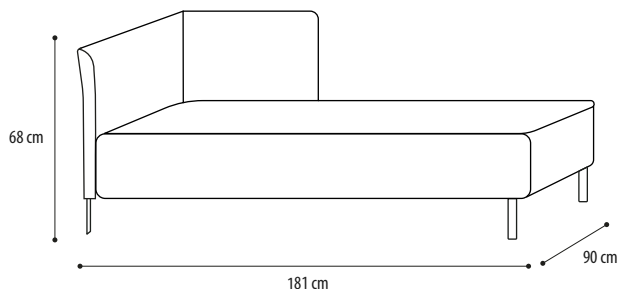

Chaise Longue
DOMINICK

CHAISE LONGUE

VERS. SX