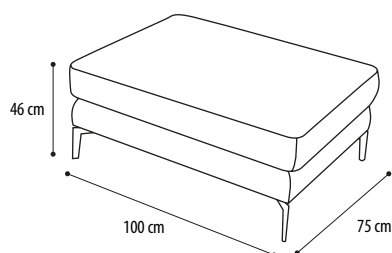

Pouf
BRAD

POUF

AVAILABLE FEET: LOUIS, EIFFEL, CILINDRO

FAVAILABLE METAL FEET FINISHES: Black, Brown, Nickel

COVER	PRICE
FABRIC	
CAT. C.O.M.	549,00
Cat. A	579,00
Cat. B	705,00
Cat. C	828,00
LEATHER	
Cat. A	977,00
Cat. B	1.108,00
Cat. C	1.449,00
Cat. D	1.956,00