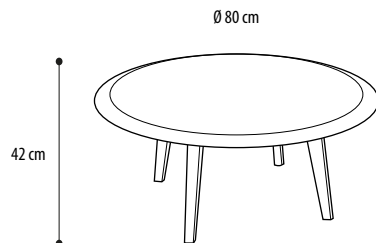

Side table
LOUIS

SIDE TABLE

FEET IN ASH BROWN + GLOSSY RAL LACQUERED TOP SURFACE	1.329,00
FEET IN ASH BLACK + GLOSSY RAL LACQUERED TOP SURFACE	1.329,00