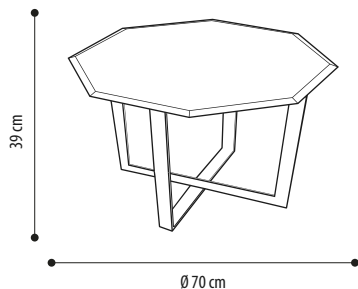

Side table
KARL

SIDE TABLE

ANTHRACITE PAINTED METAL STRUCTURE + TOP SURFACE IN CALACATTA GOLD MARBLE	1.822,00
ANTHRACITE PAINTED METAL STRUCTURE + TOP SURFACE IN AMANI MARBLE	1.822,00
ANTHRACITE PAINTED METAL STRUCTURE + TOP SURFACE IN SAHARA BLACK MARBLE	1.822,00
ANTHRACITE PAINTED METAL STRUCTURE + TOP SURFACE IN EMPERADOR MARBLE	1.822,00
ANTHRACITE PAINTED METAL STRUCTURE + TOP SURFACE IN LEPANTO RED MARBLE	1.822,00
ANTHRACITE PAINTED METAL STRUCTURE + TOP SURFACE IN GEORGETTE MARBLE	1.822,00