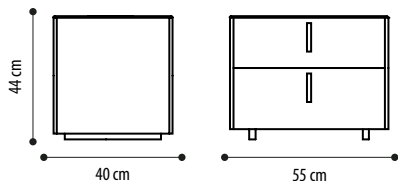

BED SIDE TABLES 2 DRAWERS

TOP SURFACE IN CALACATTA GOLD MARBLE	2.277,00
TOP SURFACE IN AMANI MARBLE	2.277,00
TOP SURFACE IN EMPERADOR MARBLE	2.277,00
TOP SURFACE IN LEPANTO RED MARBLE	2.277,00
TOP SURFACE IN SAHARA BLACK MARBLE	2.277,00
TOP SURFACE IN GEORGETTE MARBLE	2.277,00
TOP SURFACE IN GREY GLASS	1.898,00
TOP SURFACE IN BROWN GLASS	1.898,00
WOODEN TOP SURFACE	1.771,00