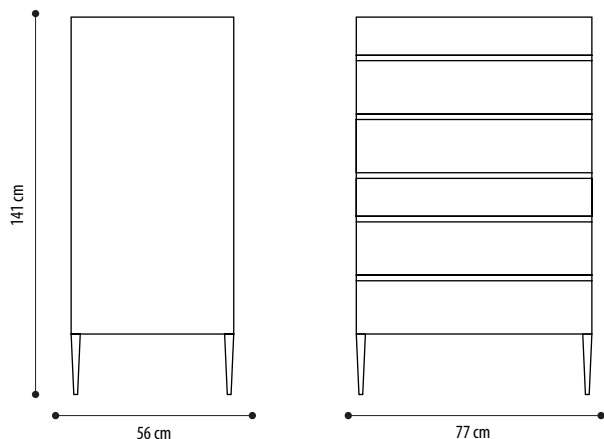

Furnishing Accessories

EIFFEL

CHEST OF 7 DRAWERS

VENEREED STRUCTURE	4.175,00
GLOSSY LACQUERED STRUCTURE	4.175,00
MATT LACQUERED STRUCTURE	4.175,00

AVAILABLE VENEER: Heat treated Oak, Dark Matt Ebony, Canaletto walnut, Lacquered RAL (Matt or Glossy)

HANDLES FINISHES: Black, Brown, Nickel, Anthracite

FEET FINISHES: Black, Brown, Nickel, Anthracite

VENEERED

METALS