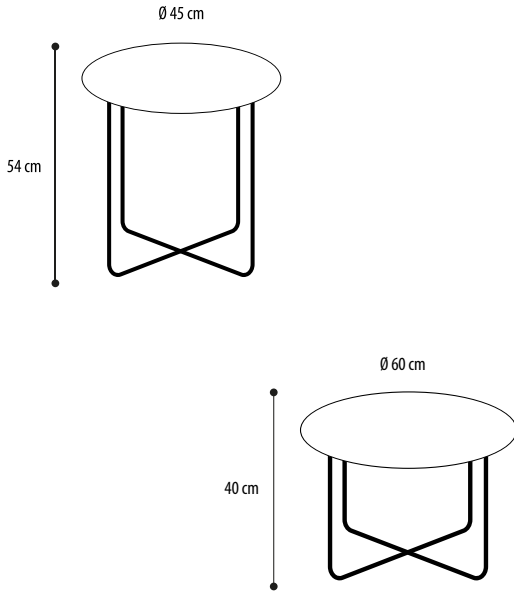

Side table

CRIS ALTO | CRIS BASSO

SIDE TABLE

	CRIS ALTO
BLACK PAINTED METAL STRUCTURE + TOP SURFACE IN BLACK SAHARA MARBLE	1.139,00
BROWN PAINTED METAL STRUCTURE + TOP SURFACE IN AMANI MARBLE	1.139,00
BROWN PAINTED METAL STRUCTURE + TOP SURFACE IN LEPANTO RED MARBLE	1.139,00
BROWN PAINTED METAL STRUCTURE + TOP SURFACE IN GEORGETTE MARBLE	1.139,00
ANTHRACITE PAINTED METAL STRUCTURE + TOP SURFACE IN EMPERADOR MARBLE	1.139,00
ANTHRACITE PAINTED METAL STRUCTURE + TOP SURFACE IN CALACATTA GOLD MARBLE	1.139,00
	CRIS BASSO
BLACK PAINTED METAL STRUCTURE + TOP SURFACE IN BLACK SAHARA MARBLE	1.392,00
BROWN PAINTED METAL STRUCTURE + TOP SURFACE IN AMANI MARBLE	1.392,00
BROWN PAINTED METAL STRUCTURE + TOP SURFACE IN LEPANTO RED MARBLE	1.392,00
BROWN PAINTED METAL STRUCTURE + TOP SURFACE IN GEORGETTE MARBLE	1.392,00
ANTHRACITE PAINTED METAL STRUCTURE + TOP SURFACE IN EMPERADOR MARBLE	1.392,00
ANTHRACITE PAINTED METAL STRUCTURE + TOP SURFACE IN CALACATTA GOLD MARBLE	1.392,00

Side table