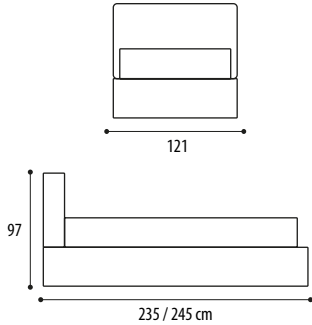

mod.
PIUMA

SINGLE 90 x 190/200 cm	COVER	Box H30 Piuma	Box Spring			
FABRIC						
	CAT. C.O.M.	1.778,00	2.310,00			
	Cat. A	1.870,00	2.431,00			
	Cat. B	2.224,00	2.892,00			
	Cat. C	2.467,00	3.208,00			
LEATHER						
	Cat. A	3.110,00	4.043,00			
	Cat. B	3.446,00	4.480,00			
	Cat. C	4.700,00	6.111,00			
	Cat. D	5.474,00	7.116,00