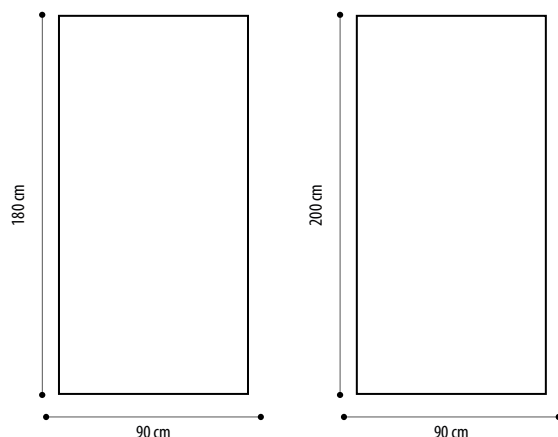

Mirror
VERSAILLES

MIRROR