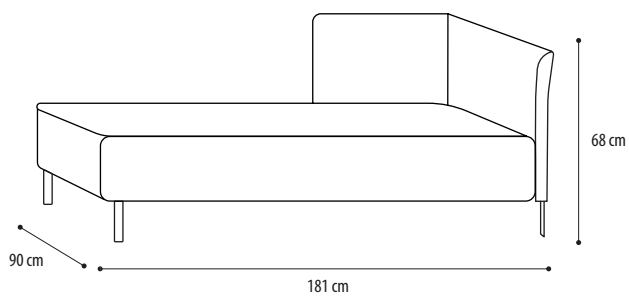

VERS. DX

COVER	PRICE
FABRIC	
CAT. C.O.M.	2.551,00
Cat. A	2.685,00
Cat. B	3.079,00
Cat. C	3.522,00
LEATHER	
Cat. A	4.280,00
Cat. B	4.886,00
Cat. C	6.478,00
Cat. D	7.678,00

COVER NON-REMOVABLE

COLORS OF THE WOODEN BASE AVAILABLE:

Ash black, Ash brown, Ash grey, Canaletto walnut

OPTIONAL: CANALETTO WALNUT	850,00