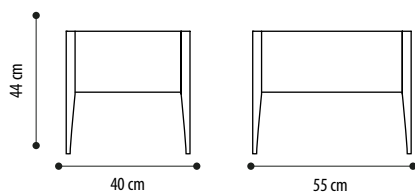

COLORS OF THE WOODEN FEET AVAILABLE

Ash Brown - Ash Black - Ash Grey

Furnishing Accessories

MARIE

BED SIDE TABLES

TOP SURFACE IN CALACATTA GOLD MARBLE	2.277,00
TOP SURFACE IN AMANI MARBLE	2.277,00
TOP SURFACE IN EMPERADOR MARBLE	2.277,00
TOP SURFACE IN LEPANTO RED MARBLE	2.277,00
TOP SURFACE IN SAHARA BLACK MARBLE	2.277,00
TOP SURFACE IN GEORGETTE MARBLE	2.277,00
TOP SURFACE IN GREY GLASS	1.898,00
TOP SURFACE IN BROWN GLASS	1.898,00
WOODEN TOP SURFACE	1.771,00