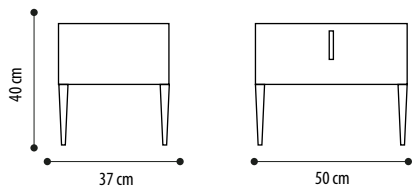

Anthracite

Furnishing Accessories

EIFFEL

BED SIDE TABLES

VENEREED STRUCTURE	1.771,00
GLOSSY LACQUERED STRUCTURE	1.771,00
MATT LACQUERED STRUCTURE	1.771,00

AVAILABLE VENEER: Heat treated Oak, Dark Matt Ebony, Canaletto walnut, Lacquered RAL (Matt or Glossy)