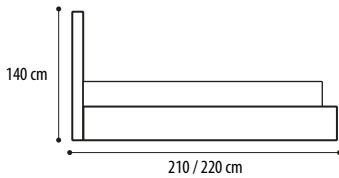

QUEEN SIZE 120 x 190/200 cm	COVER	Box H15 Rectangular	Box H30 Rectangular	Box H30 Curved		Box Spring
FABRIC						
	CAT. C.O.M.	2.031,00	2.031,00	2.031,00		2.766,00
	Cat. A	2.138,00	2.138,00	2.138,00		2.911,00
	Cat. B	2.444,00	2.444,00	2.444,00		3.218,00
	Cat. C	2.631,00	2.631,00	2.631,00		3.405,00
LEATHER						
	Cat. A	3.523,00	3.523,00	3.523,00		4.297,00
	Cat. B	3.949,00	3.949,00	3.949,00		4.723,00
	Cat. C	5.492,00	5.492,00	5.492,00		6.305,00
	Cat. D	6.594,00	6.594,00	6.594,00		7.406,00

FIXED SLAT INCLUDED IN THE PRICE

MATTRESS SIZE RECOMMENDED
120 x 190/200 cm

FULLY REMOVABLE

IRREGULAR SIZES

For feasibility and quote, please contact our technical department.

For the feet choice see the relevant page at the beginning of the price list.

OPENINGS AVAILABLE FOR STORAGE BEDS
1) vertical opening
2) vertical and horizontal opening