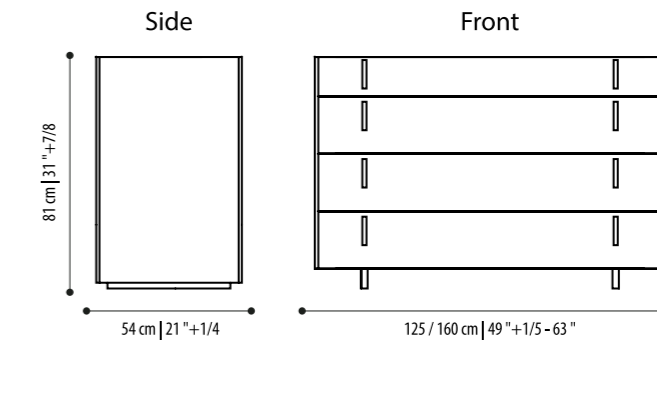

Struts: in wood in different finishes

Top: in wood, glass or marble in different finishes

Handles: in brass or painted metal in different finishes

Comodino / Nightstand

Comò / Chest of drawers

Settimino / Seven drawers chest