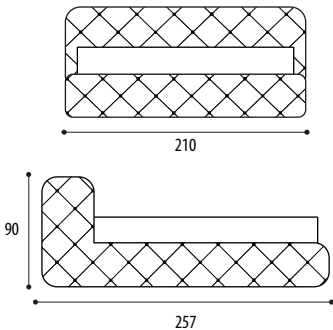

ACCESSORIES AND EXTRAS

For the feet choice see the relevant page at the beginning of the price list.

OPENINGS AVAILABLE FOR STORAGE BEDS
1) vertical opening
2) vertical and horizontal opening

KING SIZE 180 x 200 cm	COVER	Ring Capitonné				
FABRIC						
	CAT. C.O.M.	3.558,00				
	Cat. A	3.745,00				
	Cat. B	4.189,00				
	Cat. C	4.732,00				
LEATHER						
	Cat. A	5.468,00				
	Cat. B	6.039,00				
	Cat. C	7.546,00				
	Cat. D	9.135,00