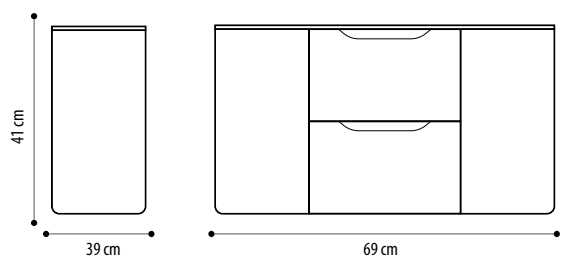

BED SIDE TABLES 2 DRAWERS

TOP SURFACE IN CALACATTA GOLD MARBLE	2.530,00
TOP SURFACE IN AMANI MARBLE	2.277,00
TOP SURFACE IN EMPERADOR MARBLE	2.277,00
TOP SURFACE IN LEPANTO RED MARBLE	2.277,00
TOP SURFACE IN SAHARA BLACK MARBLE	2.277,00
TOP SURFACE IN GEORGETTE MARBLE	2.277,00
TOP SURFACE IN GREY GLASS	1.898,00
TOP SURFACE IN BROWN GLASS	1.898,00
WOODEN TOP SURFACE	1.771,00

AVAILABLE VENEER: Heat treated Oak, Dark Matt Ebony, Sand Oak, Canaletto walnut

HANDLES FINISHES: Brown, Nickel, Anthracite