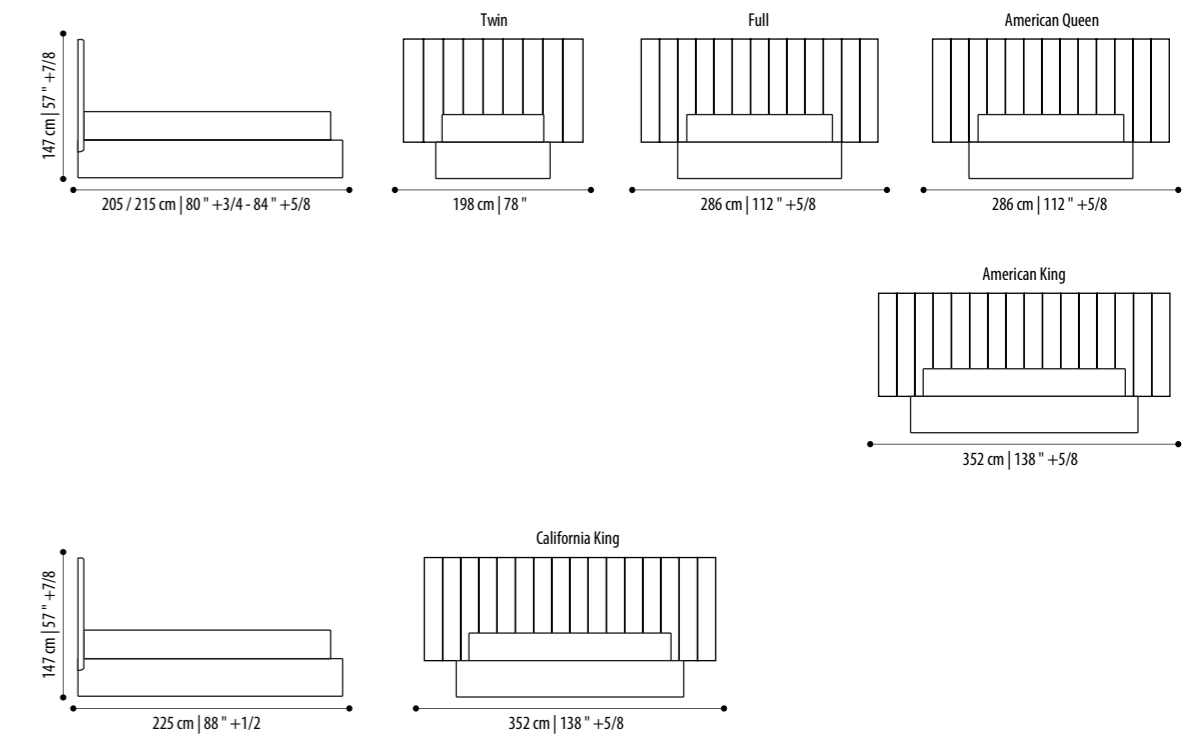

Boiserie

Struttura: legno multistrato modulare, ancorata al muro
Imbottitura: in poliuretano espanso
Rivestimento: in tessuto o pelle sfoderabile

Structure: modular plywood, anchored to the wall
Padding: polyurethane foam
Covering: in fabric or leather, removable

Michelangelo

Struttura: testata ancorata al muro in legno multistrato
Imbottitura: in poliuretano espanso
Rivestimento: in tessuto o pelle

Structure: headboard anchored to the wall in plywood
Padding: polyurethane foam
Covering: in fabric or leather