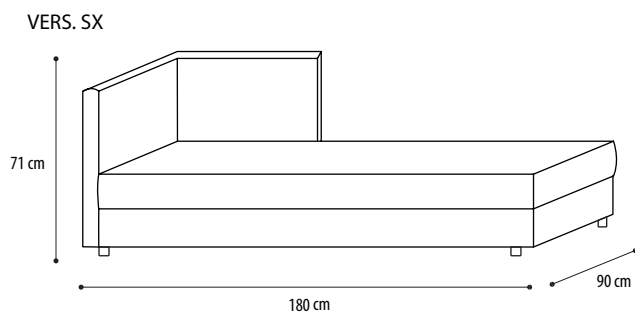

Chaise Longue MOSCOVA BASSA

CHAISE LONGUE