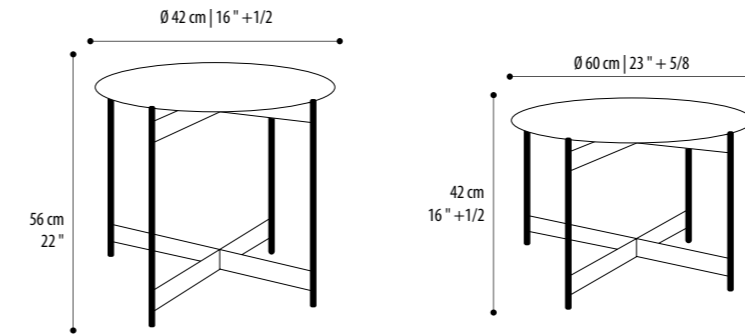

Panca | *Bench*
Corbusier

Struttura: legno multistrato e piedi in metallo verniciato
Imbottitura: poliuretano espanso
Rivestimento: tessuto o pelle non sfoderabile

Structure: in plywood and painted metal feet
Padding: polyurethane foam
Covering: in fabric or leather, not removable

Scrivania | *Writing desk*
Fontana design / Joe Garzone

Struttura: in legno impiallacciato in diverse essenze interno cassetti impiallacciato effetto pelle
Piedi: in legno massello in diverse essenze
Piano: in pelle Nabuk

Structure: in wood veneered in different essences veneered interior drawers leather effect
Base: in solid wood in different finishes
Top: in Nabuk leather

Tavolini | *Side table*
Charlie

Struttura: in metallo verniciato in diverse finiture
Piano: in vetro o marmo in diverse finiture

Structure: in metal painted in different finishes
Top: in glass or marble in different finishes

Tavolini | *Side table*
Cris Alto | Cris Basso

Struttura: in metallo verniciato in diverse finiture
Piano: in marmo in diverse finiture

Structure: in metal painted in different finishes
Top: in marble with different finishes

Tavolini | *Side table*
Versailles

Struttura: in metallo verniciato in diverse finiture
Piano: in vetro o marmo in diverse finiture

Structure: in metal painted in different finishes
Top: in glass or marble in different finishes

Tavolini | *Side table*
Louis

Struttura: in legno verniciato brown o black
Piano: in legno laccato lucido o opaco colore Ral

Structure: in wood painted brown or black
Top: in glossy or matt lacquered wood in Ral color

Tavolini | *Side table*
Iron Alto | Iron Basso

Struttura: in metallo verniciato in diverse finiture
Piano: in marmo in diverse finiture

Structure: in metal painted in different finishes
Top: in marble with different finishes