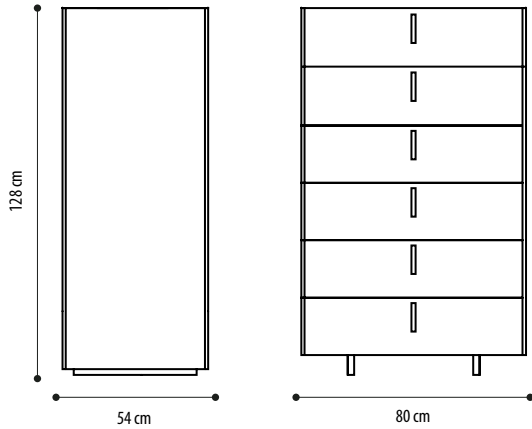

Furnishing Accessories

NUAGE

CHEST OF 7 DRAWERS

TOP SURFACE IN CALACATTA GOLD MARBLE	5.187,00
TOP SURFACE IN AMANI MARBLE	5.187,00
TOP SURFACE IN EMPERADOR MARBLE	5.187,00
TOP SURFACE IN LEPANTO RED MARBLE	5.187,00
TOP SURFACE IN SAHARA BLACK MARBLE	5.187,00
TOP SURFACE IN GEORGETTE MARBLE	5.187,00
TOP SURFACE IN GREY GLASS	4.428,00
TOP SURFACE IN BROWN GLASS	4.428,00
WOODEN TOP SURFACE	4.175,00

AVAILABLE VENEER: Heat treated Oak, Dark Matt Ebony, Canaletto walnut
HANDLES FINISHES: Burnished Brass, Brown, Nickel, Anthracite

VENEERED

SOLID WOOD

GLASSES

MARBLE

METALS