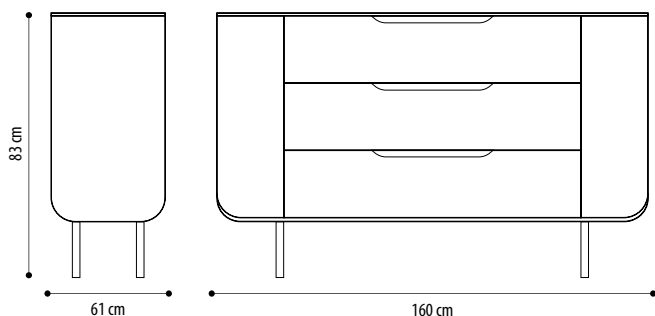

Furnishing Accessories

IRON

CHEST OF DRAWERS

TOP SURFACE IN CALACATTA GOLD MARBLE	6.072,00
TOP SURFACE IN AMANI MARBLE	5.313,00
TOP SURFACE IN EMPERADOR MARBLE	5.313,00
TOP SURFACE IN LEPANTO RED MARBLE	5.313,00
TOP SURFACE IN SAHARA BLACK MARBLE	5.313,00
TOP SURFACE IN GEORGETTE MARBLE	5.313,00
TOP SURFACE IN GREY GLASS	4.175,00
TOP SURFACE IN BROWN GLASS	4.175,00
WOODEN TOP SURFACE	3.922,00

AVAILABLE VENEER: Heat treated Oak, Dark Matt Ebony, Sand Oak, Canaletto walnut

HANDLES FINISHES: Brown, Nickel, Anthracite

BASE FINISHES: Brown, Nickel, Anthracite

VENEERED

GLASSES

MARBLE

METALS