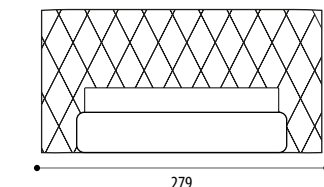

mod.
IVONNE ROYAL

DOUBLE 160 x 190/200 cm	COVER	Box H30 Rectangular	Box H30 Curved		Box Spring
FABRIC					
	CAT. C.O.M.	3.148,00	3.148,00		4.142,00
	Cat. A	3.313,00	3.313,00		4.360,00
	Cat. B	3.793,00	3.793,00		4.841,00
	Cat. C	4.217,00	4.217,00		5.263,00
LEATHER					
	Cat. A	5.113,00	5.113,00		6.165,00
	Cat. B	5.601,00	5.601,00		6.651,00
	Cat. C	7.771,00	7.771,00		8.874,00
	Cat. D	9.322,00	9.322,00		10.425,00

FIXED SLAT INCLUDED IN THE PRICE

MATTRESS SIZE RECOMMENDED
160 x 190/200 cm

PARTIALLY REMOVABLE

IRREGULAR SIZES

For feasibility and quote, please contact our technical department.

ACCESSORIES AND EXTRAS

For the feet choice see the relevant page at the beginning of the price list.

OPENINGS AVAILABLE FOR STORAGE BEDS

1) vertical opening
2) vertical and horizontal opening