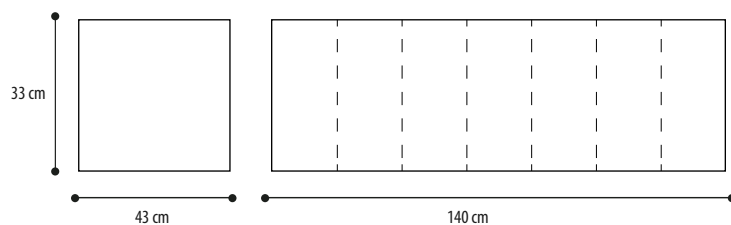

COVER	PRICE
FABRIC	
CAT. C.O.M.	1.158,00
Cat. A	1.220,00
Cat. B	1.275,00
Cat. C	1.366,00
LEATHER	
Cat. A	1.685,00
Cat. B	1.822,00
Cat. C	2.164,00
Cat. D	2.460,00