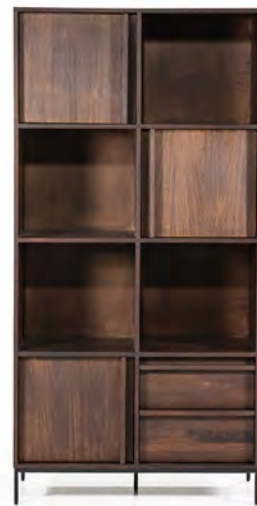

**Sideboard Jimmy 95866**

W x D x H	180 x 40 x 80 cm
Info	3 doors   3 drawers 1 shelf behind every door (32,5 cm deep)
Height between shelves	31 cm

**Cabinet Jimmy 95867**

W x D x H	60 x 40 x 180 cm
Info	2 doors   2 drawers 2 shelves behind every door (32,5 cm deep)
Height between shelves	30 cm   27 cm 30 cm   27 cm