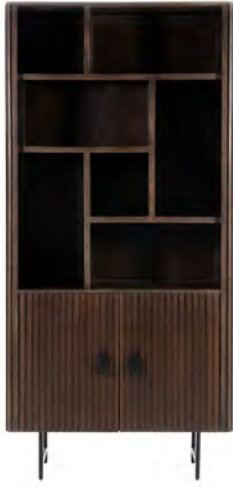

Bookcase Remi - brown 95732

W x D x H	96 x 37 x 200 cm
Info	2 doors 1 shelf behind every door (28,5 cm deep)
Leg height	20 cm
Open compartments from top to bottom	31 x 34 x 28 cm 58 x 34 x 28 cm 58 x 34 x 28 cm 31 x 34 x 57,5 cm 31 x 34 x 57,5 cm 25 x 34 x 28 cm 58 x 34 x 28 cm