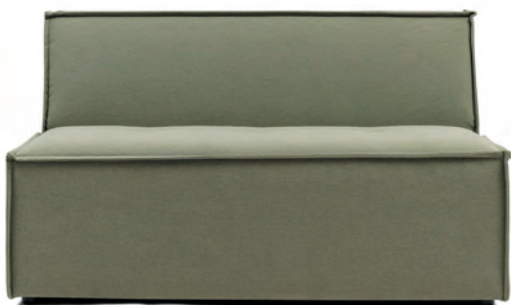

Product number(s)

Moonrock 9637001 Heather Beige 9637002