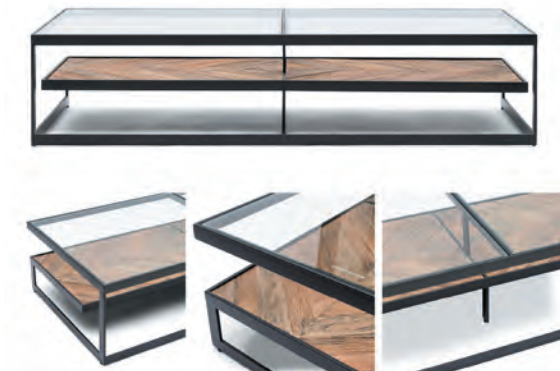

Falcon Crest Coffee Table, dia 100 cm

Dimensions

Size (Ø x H) 100 x 40 cm

Materials

Reclaimed oakwood, Iron

Product number(s)

483950

Graydon Coffee Table, 180x80 cm

Dimensions

Size (L x W x H) 180 x 80 x 40 cm

Materials

Oak veneer, Iron, Tempered glass

Product number(s)

492840

Graydon Coffee Table, 90x90 cm

Dimensions