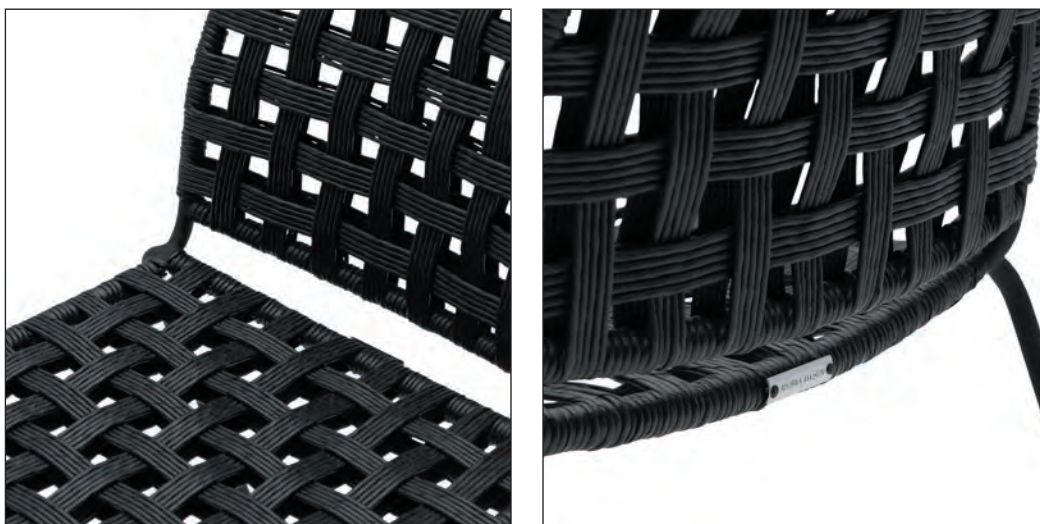

Material: Wicker and metal frame