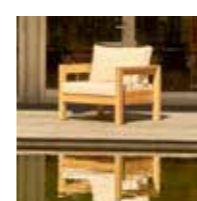

42
MAXIMA LOUNGE
lounge
coffee table
side table